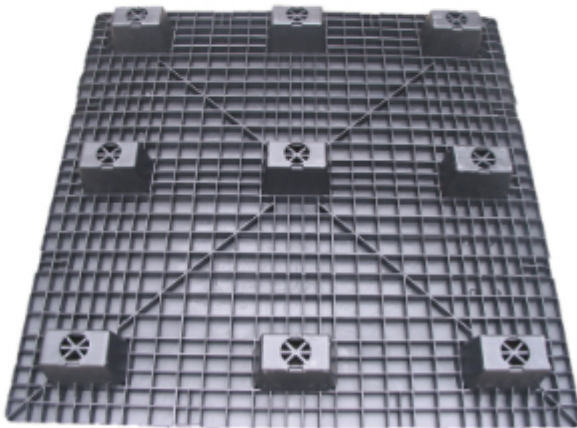

Materials and Colors

Condition
New

Material
HDPE/PP (Recycled)

Color
Black / Gray

(Durable B-Grade)

Deck Specs

Top Deck
Closed

Bottom Deck
9 Feet - Nesting

Available Options:
Economical C-Grade Material

Features

Durable B-Grade material includes black colorant. Impact modifiers are added to create a more flexible pallet capable of withstanding harsher handling environments and multiple trips.

- Square multipurpose pallet
- Slip-resistant deck
- Nesting saves storage & shipping costs
- Easy-to-clean hygienic design
- Suitable for packaged food items
(not approved for direct food contact)
- Impervious to acids, fats, solvents and odors
- Resists water absorption & bacteria growth
- Inert to infestation, mold and mildew
- Consistently dimensionally accurate
- Exempt from ISPM 15 shipping regulations