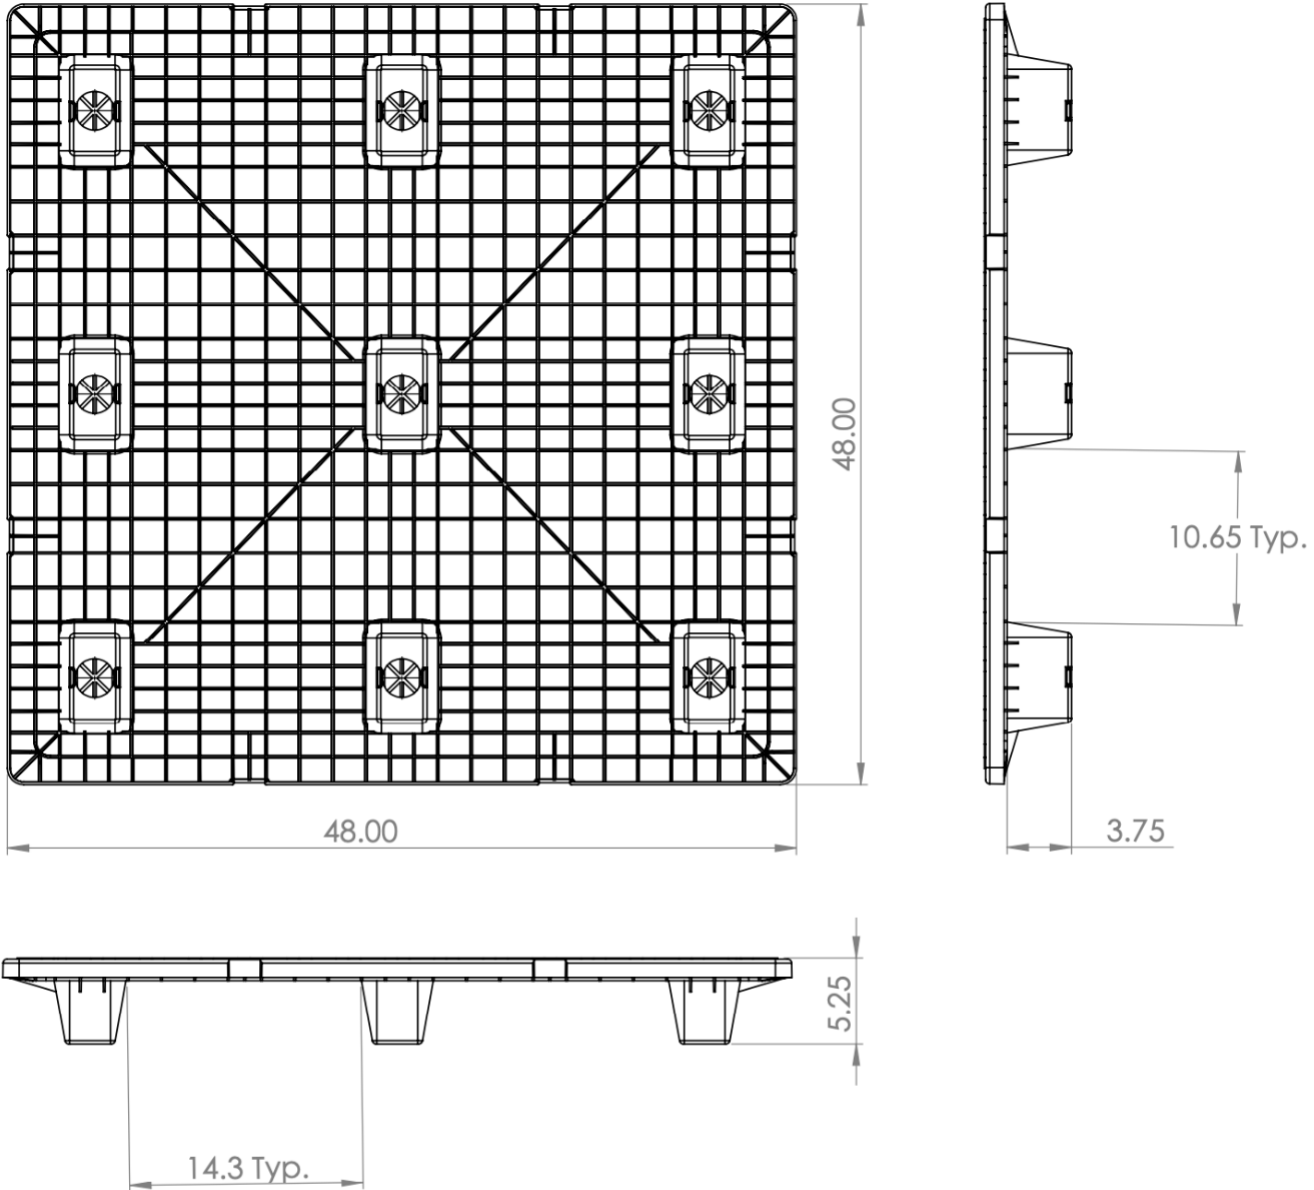

Technical Drawings

Nelson^{TM}

The Nelson Company

(443) 649-5294

plastic@NelsonCompany.com

www.NelsonCompany.com

www.NelsonTechCenter.com