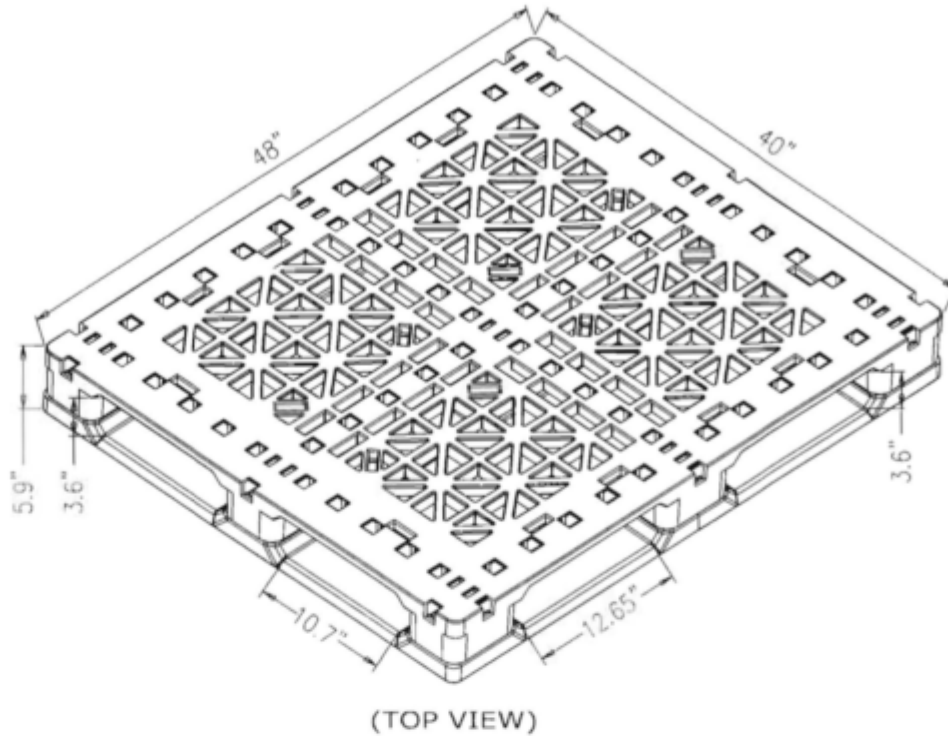

Technical Drawings

Nelson^{TM}

The Nelson Company

(443) 649-5294

plastic@NelsonCompany.com

www.NelsonCompany.com

www.NelsonTechCenter.com