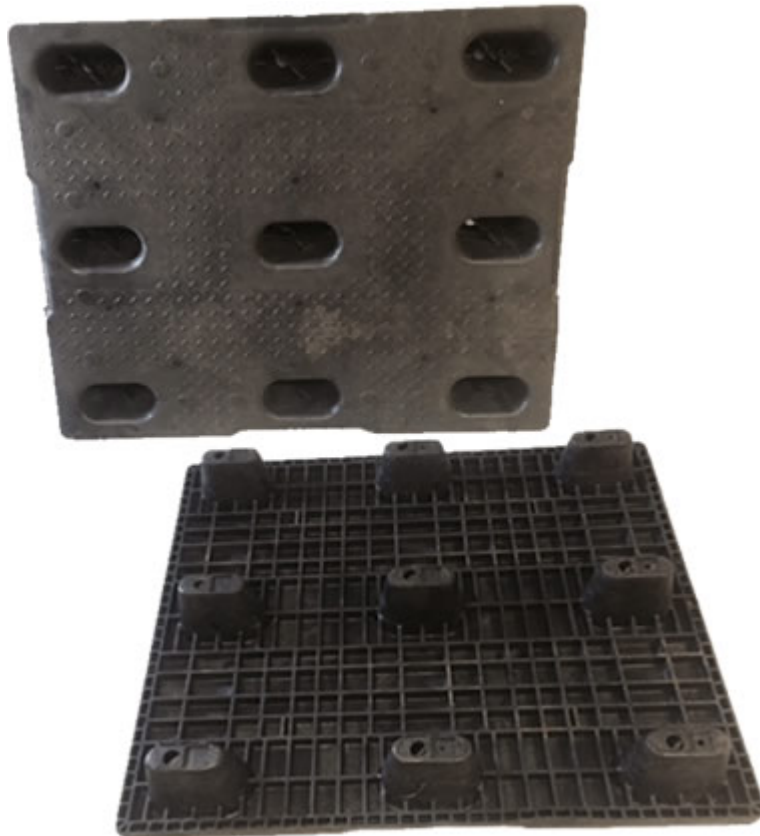

### Materials and Colors

**Condition**  
Used

**Material** HDPE  
**Color** Varies

(High-Density Polyethylene)

Colors and manufacturers vary and orders may be mixed. To avoid return freight charges ask your Sales Rep about special requests. All used pallets have been inspected and cleaned. Pallets may have limited cosmetic damage, but all are structurally sound.

### Deck Specs

**Top Deck**  
Closed

**Bottom Deck**  
9 Feet - Nesting

### Features

- Nesting saves storage & shipping costs
- Easy-to-clean hygienic design
- Suitable for packaged food items  
(not approved for direct food contact)
- Impervious to acids, fats, solvents and odors
- Resists water absorption & bacteria growth
- Inert to infestation, mold and mildew
- Consistently dimensionally accurate
- Exempt from ISPM 15 shipping regulations