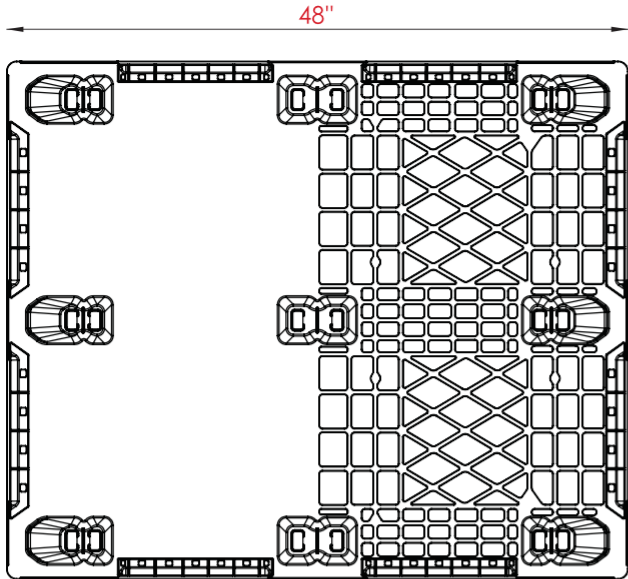

Technical Drawings

Nelson™

The Nelson Company

(443) 649-5294

plastic@NelsonCompany.com

www.NelsonCompany.com

www.NelsonTechCenter.com