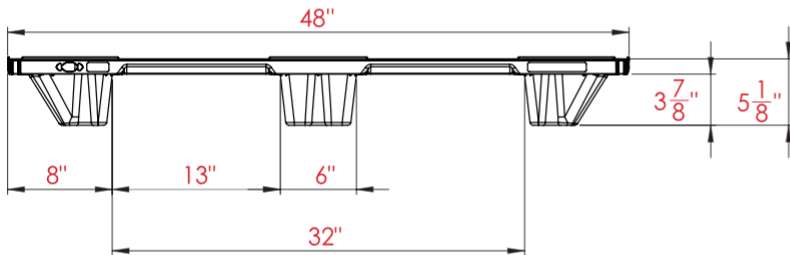

PG-4840-N-107US

48x40 (Standard)
Plastic Industrial Pallet

Technical Drawings

Nelson™

The Nelson Company

(443) 649-5294

plastic@NelsonCompany.com

www.NelsonCompany.com