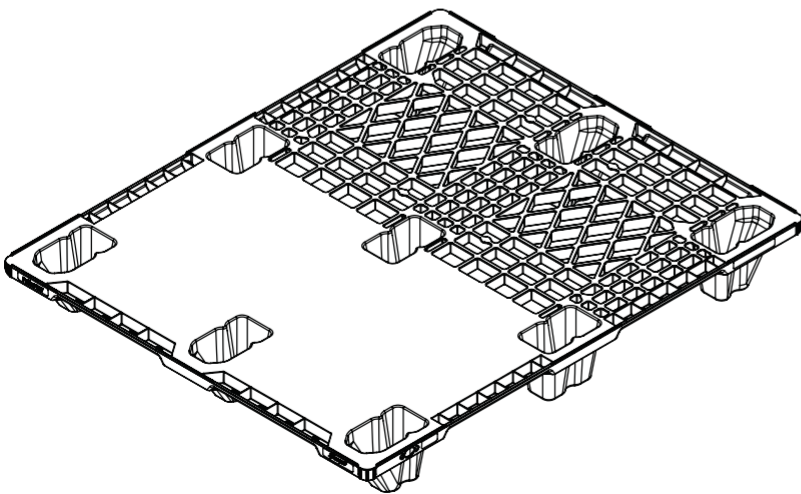

Technical Drawings

Nelson™

The Nelson Company

(443) 649-5294

plastic@NelsonCompany.com

www.NelsonCompany.com

www.NelsonTechCenter.com