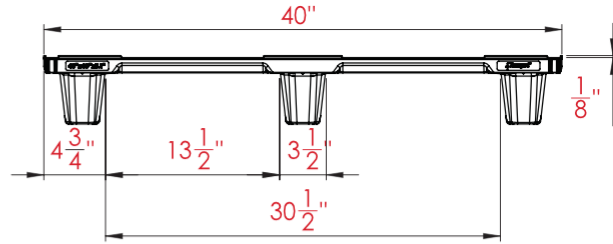

PG-4840-N-107US

48x40 (Standard)
Plastic Industrial Pallet

Technical Drawings

Nelson™

The Nelson Company

(443) 649-5294

plastic@NelsonCompany.com

www.NelsonCompany.com