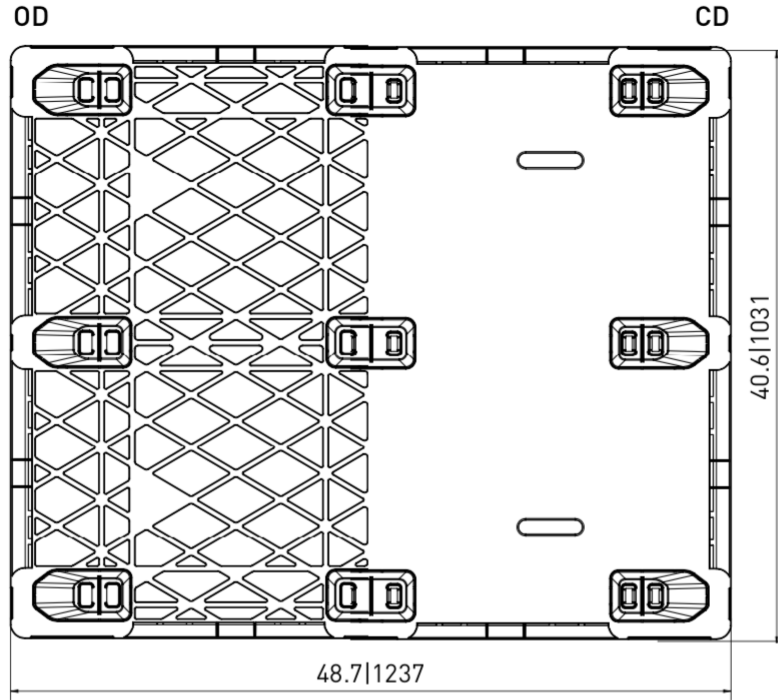

Technical Drawings

Nelson™

The Nelson Company

(443) 649-5294

plastic@NelsonCompany.com

www.NelsonCompany.com

www.NelsonTechCenter.com