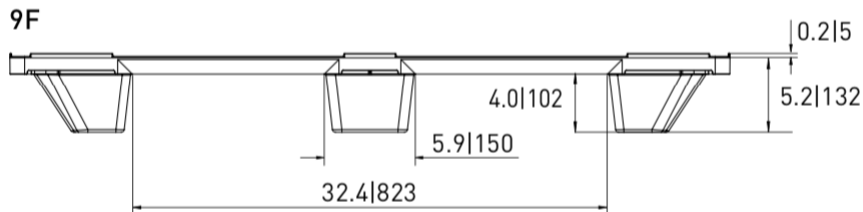

Technical Drawings

Nelson™

The Nelson Company

(443) 649-5294

plastic@NelsonCompany.com

www.NelsonCompany.com

www.NelsonTechCenter.com