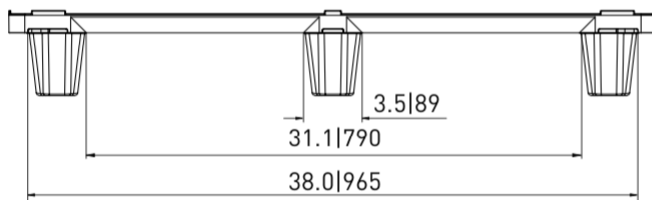

Technical Drawings

Nelson™

The Nelson Company

(443) 649-5294

plastic@NelsonCompany.com

www.NelsonCompany.com

www.NelsonTechCenter.com