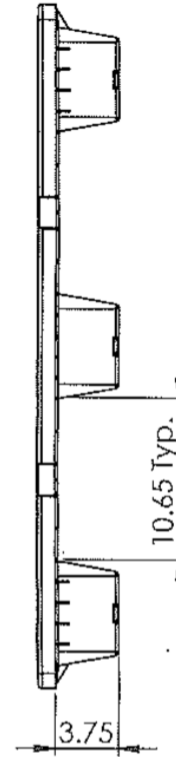

CT-4545-3R-45SQCD-C

45x45 (Square) Plastic Industrial Pallet

Technical Data

Dimensions 45x45x5.25 inches
Weight 38 lbs

Load Capacities

Static 20000 lbs
Dynamic 3000 lbs
Racking --

Entry 4-way
Truckload Qty 416
Stack TL 16

Nelson™

The Nelson Company

(443) 649-5294

plastic@NelsonCompany.com

www.NelsonCompany.com

www.NelsonTechCenter.com

Spec Sheet Generated On: 5/18/2024

Specs subject to change without notice. Provided for informational purposes only. Technical data are guideline values and may vary based on intended use, features, raw materials and environment. Nothing shall be construed as warranties or guarantees, express or implied, regarding products or their use, application, performance or otherwise.

CT-4545-3R-45SQCD-C

45x45 (Square)
Plastic Industrial Pallet

Technical Drawings

NelsonTM

The Nelson Company

(443) 649-5294

plastic@NelsonCompany.com

www.NelsonCompany.com