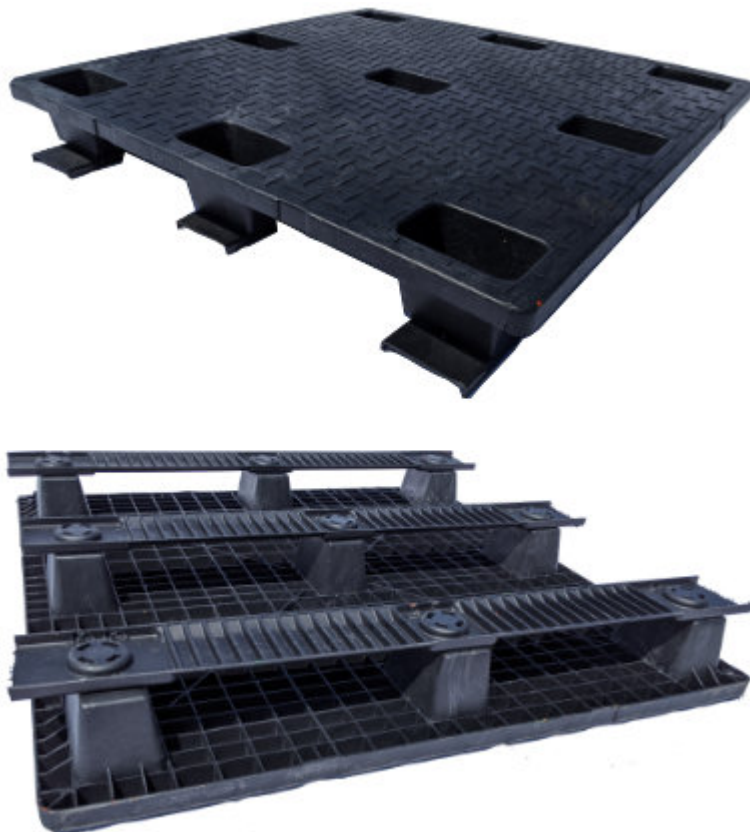

Features

Economical C-Grade material blend does not include colorant and may result in varied pallet colors. Material formulation also has no impact modifiers resulting in a rigid pallet.

- Stackable 3-Runner Design
- 48" Runners
- Slip Resistant Deck
- Allows for safe double stacking
- Easy-to-clean hygienic design
- Suitable for packaged food items
  (not approved for direct food contact)
- Impervious to acids, fats, solvents and odors
- Resists water absorption & bacteria growth
- Inert to infestation, mold and mildew
- Consistently dimensionally accurate
- Exempt from ISPM 15 shipping regulations

Nelson™

The Nelson Company

(443) 649-5294

plastic@NelsonCompany.com

www.NelsonCompany.com

www.NelsonTechCenter.com

Spec Sheet Generated On: 5/18/2024

Specs subject to change without notice. Provided for informational purposes only. Technical data are guideline values and may vary based on intended use, features, raw materials and environment. Nothing shall be construed as warranties or guarantees, express or implied, regarding products or their use, application, performance or otherwise.