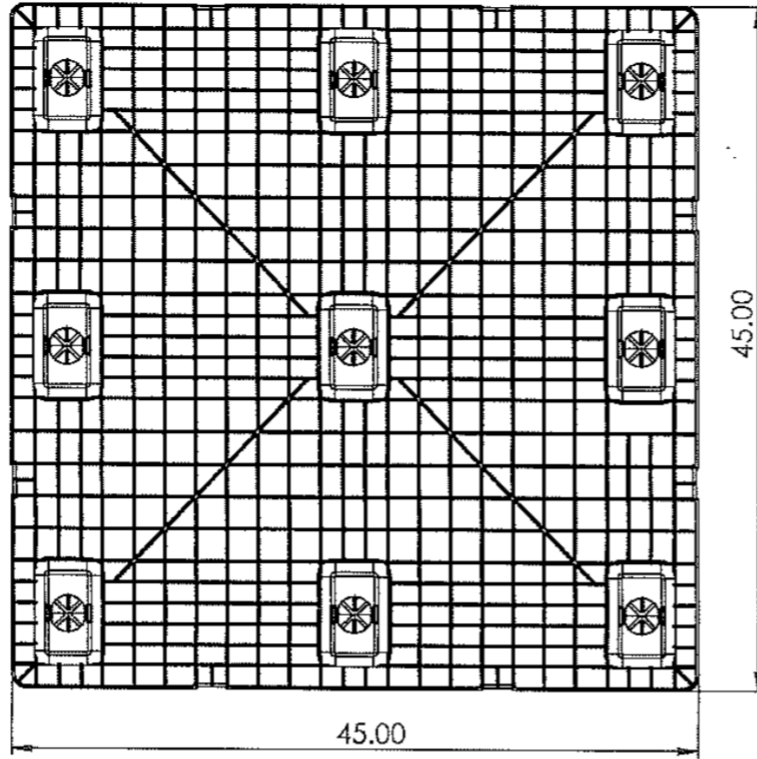

Technical Drawings

Nelson^{TM}

The Nelson Company

(443) 649-5294

plastic@NelsonCompany.com

www.NelsonCompany.com

www.NelsonTechCenter.com