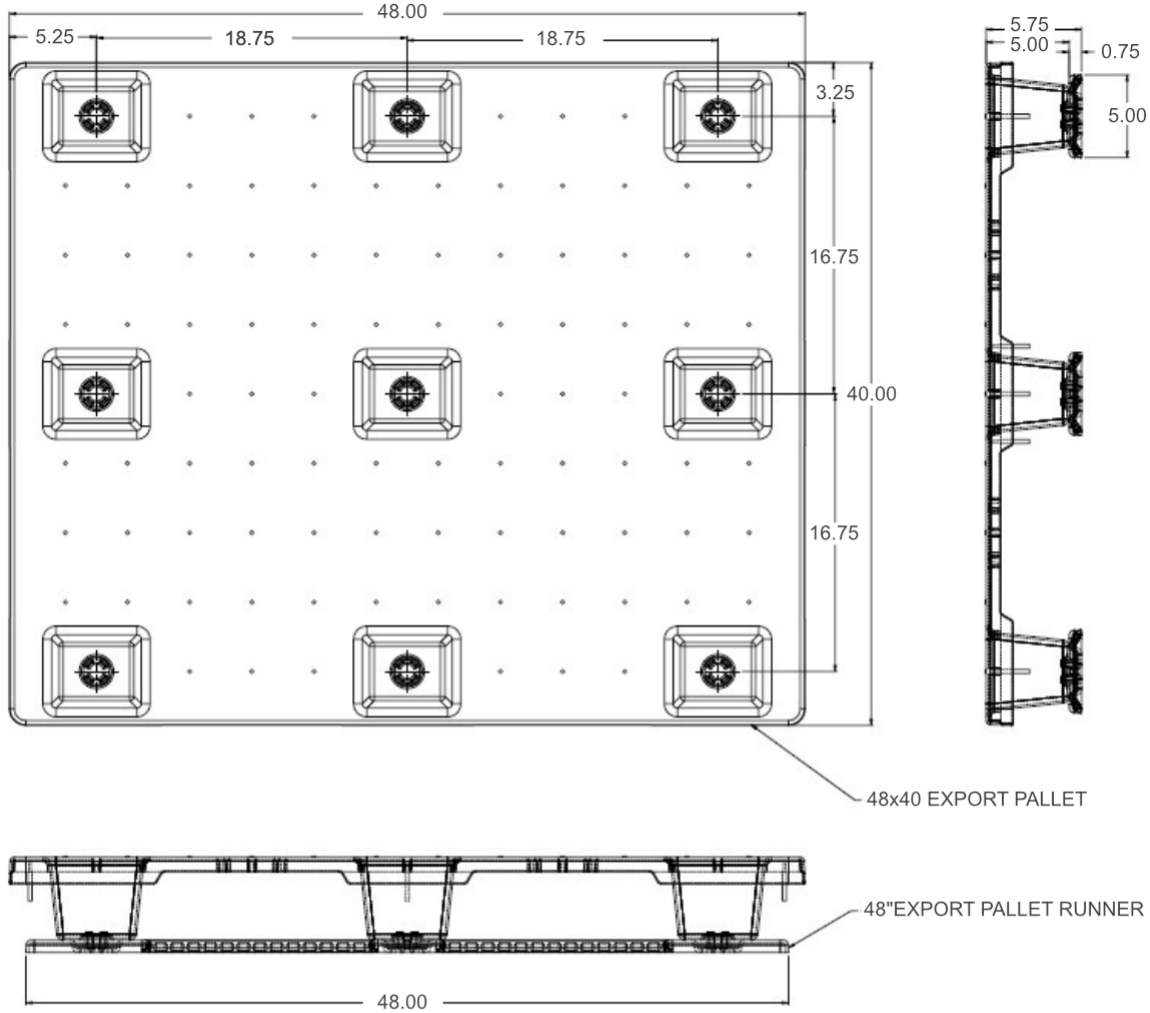

Technical Drawings

Nelson^{TM}

The Nelson Company

(443) 649-5294

plastic@NelsonCompany.com

www.NelsonCompany.com

www.NelsonTechCenter.com