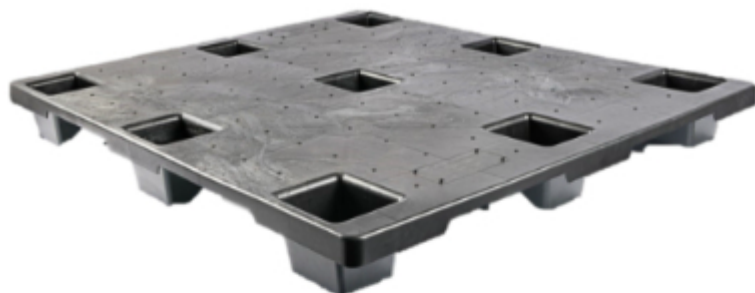

#### Load Capacities

Static 2200 lbs  
Dynamic 1200 lbs  
Racking --

Entry 4-way  
Truckload Qty 1500  
Stack TL 50

TL (truckload) quantities are approximate and may vary by transport equipment or other factors.

### Handling Data

<b>Nestable</b> Yes	<b>Reusability</b> One-Way & Multi-Trip	<b>ISPM-15 Exempt</b> Yes
<b>Stackable</b> --	<b>Destination</b> Captive & Export	<b>Food Grade</b> Yes, non-FDA
<b>Rackable</b> No	<b>Airfreight</b> Yes	<b>Pharmaceutical</b> Yes